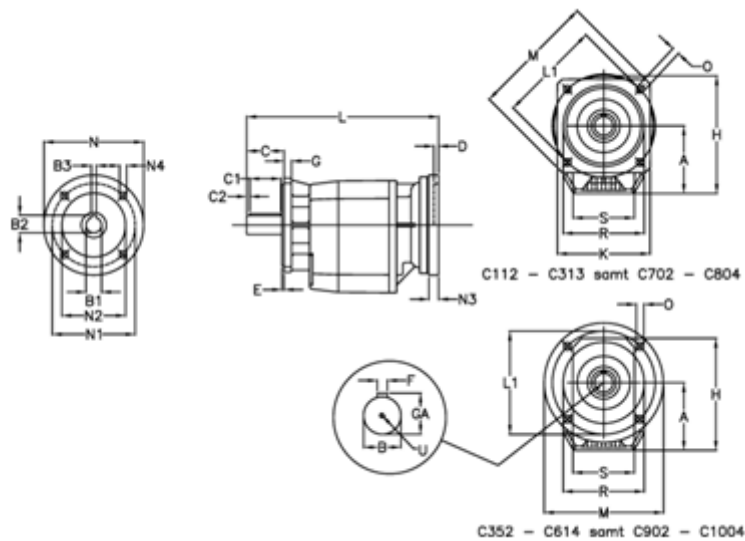

Article number: 40600804352455

Description: Helical gearbox  
C803F-43,5-P160B5

## Measures

A = 247.0	D = 6.0	L1 = 350	R = 320
B = 80	E = 5	M = 400	S = 300
B1 = 42	F = 22	N = 350	U = M20x42
B2 = 45.3	G = 20	N1 = 300	
B3 = 12	GA = 85.0	N2 = 250	
C = 140	H = 422.0	N3 = 23	
C1 = 110	K = 350	N4 = 18	
C2 = 15	L = 635.0	O = 18.0	